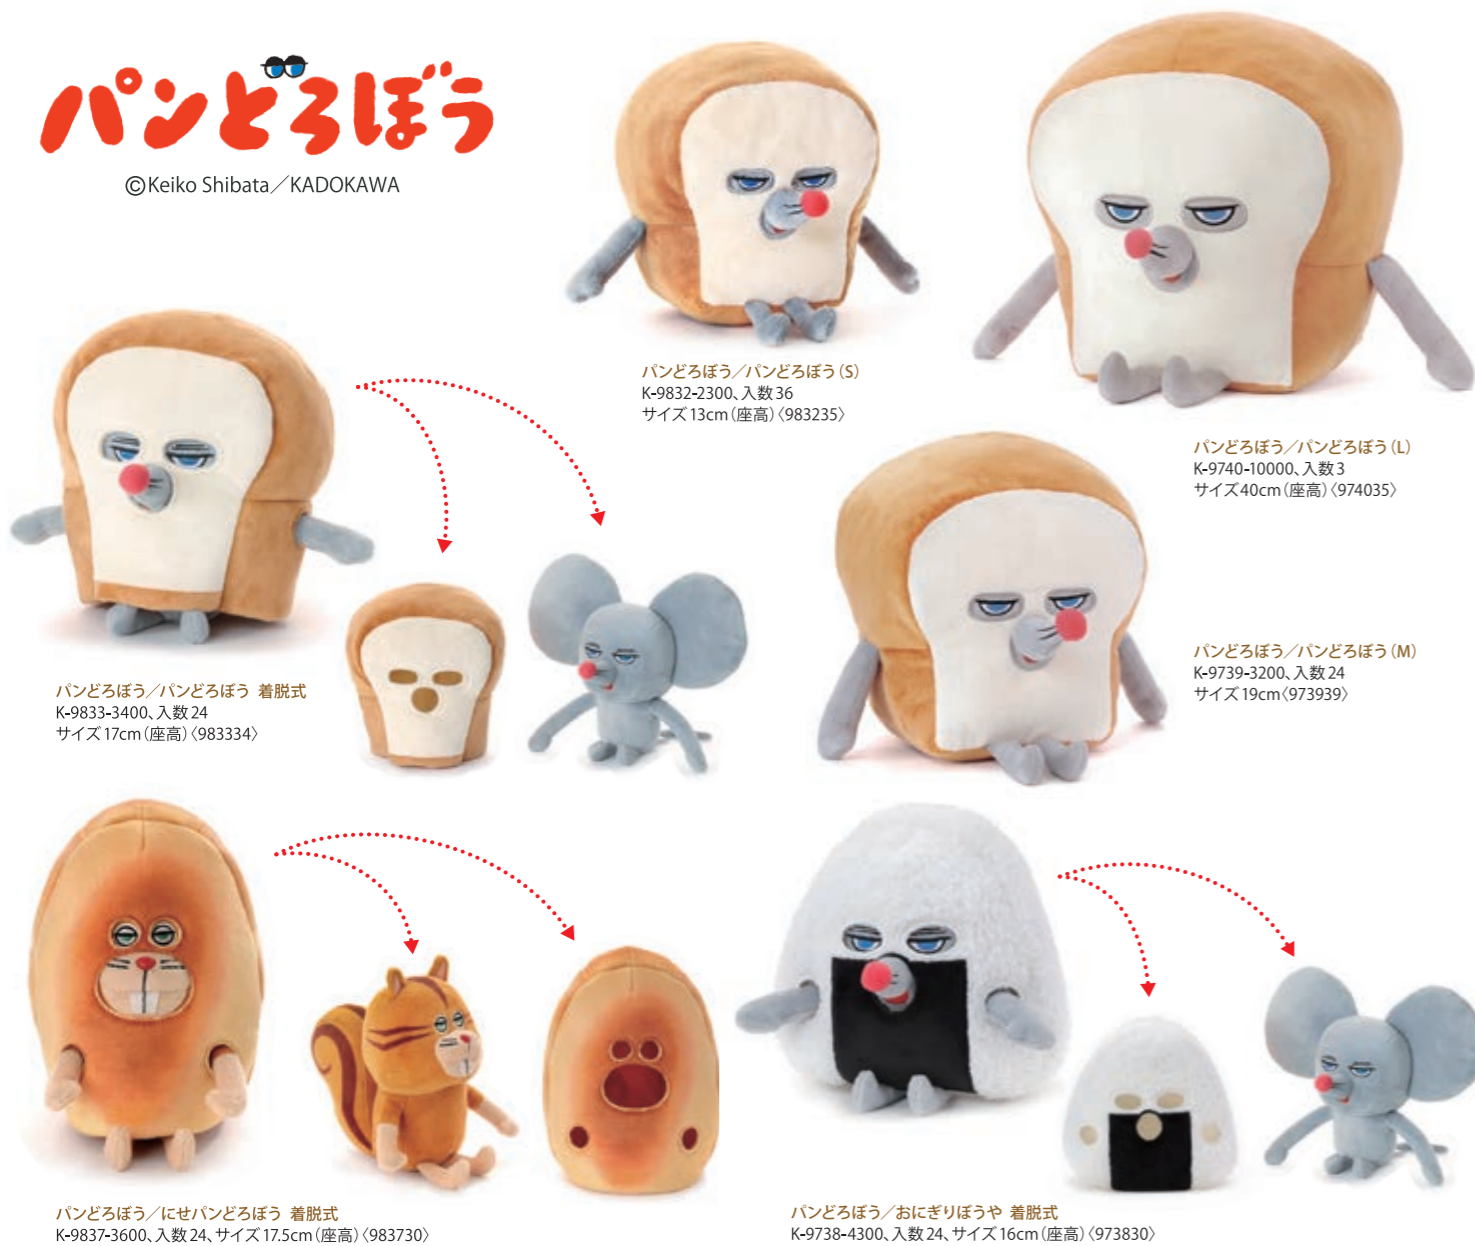

パンどろぼう

©Keiko Shibata / KADOKAWA

Picture Book Characters

JAN MAKER CODE 4974475